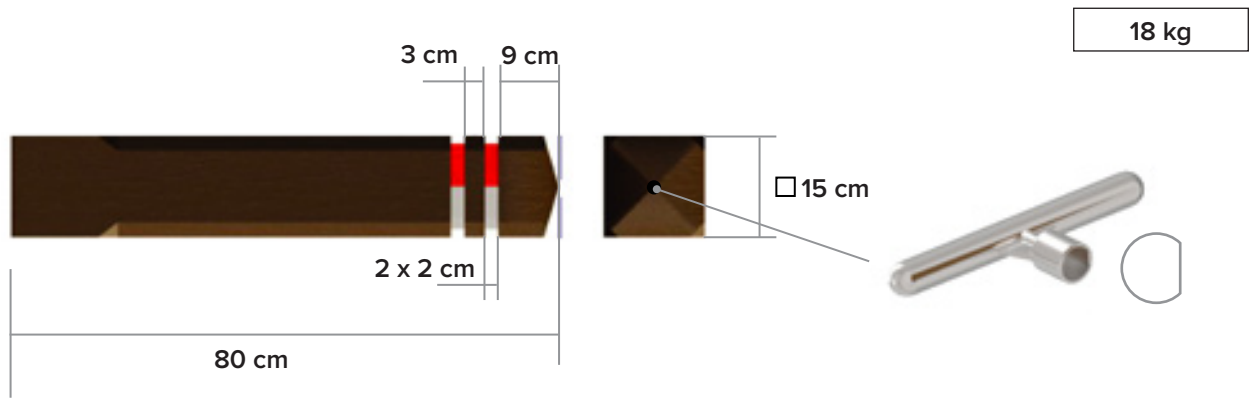

# Square traffic bollard

removable

## measurements

**option:**  
white or orange  
reflectors (7 x 11 cm)

 Weatherproof

 Completely recyclable

anchoring: removable

22 kg