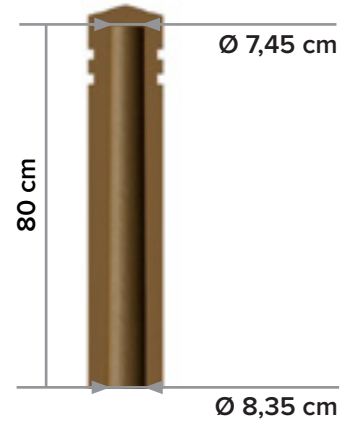

# Square traffic bollard

removable

## measurements

**option:**  
white or orange  
reflectors (7 x 11 cm)