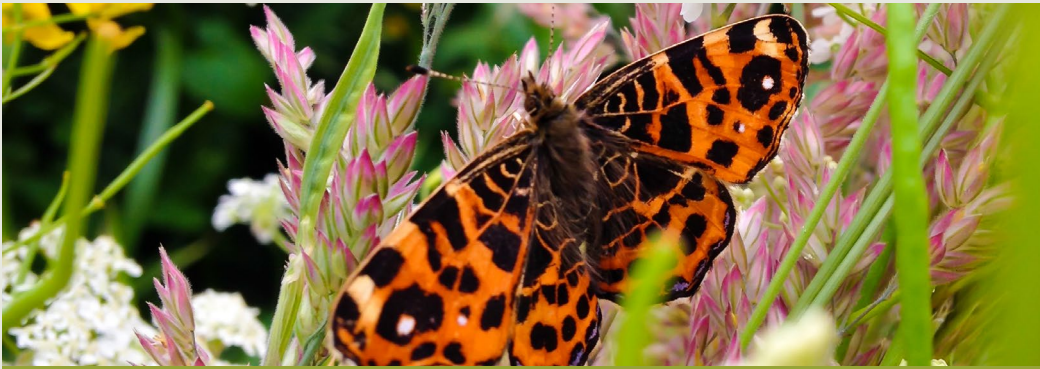

PLANT LIST

BIODIVERSE BLANKET BEES & BUTTERFLIES

	NAME	BLOOM TIME	FLOWER COLOUR	HEIGHT
1	Allium schoenoprasum	May - June	purple	35 cm
2	Anthyllis vulneraria	May - November	yellow	40 cm
3	Armeria maritima	May - November	pink	30 cm
4	Campanula rotundifolia	May - November	purple	40 cm
5	Dianthus armeria	July - August	pink	35 cm
6	Dianthus carthusianorum	June - August	pink	35 cm
7	Dianthus deltoides	June - November	pink	30 cm
8	Erigeron acris	June - August	lilac	35 cm
9	Erodium cicutarium	April - October	pink	30 cm
10	Galium verum	June - November	yellow	65 cm
11	Jasione montana	June - August	blue	25 cm
12	Lotus corniculatus var. Corniculatus	May - November	yellow	20 cm
13	Origanum vulgare	July - September	purple	45 cm
14	Papaver dubium	May - August	red	40 cm
15	Pilosella officinarum	May - June	yellow	15 cm
16	Plantago media	May - June	white/pink	35 cm
17	Potentilla argentea	June - July	yellow	20 cm
18	Potentilla verna	March - June	yellow	10 cm
19	Rumex acetosella	May - November	red	35 cm
20	Sedum acre	May - July	yellow	10 cm
21	Silene vulgaris	May - September	cream	45 cm
22	Thymus pulegioides	June - November	purple	15 cm
23	Trifolium arvense	June - November	pink	15 cm
24	Veronica officinalis	May - August	lilac	30 cm