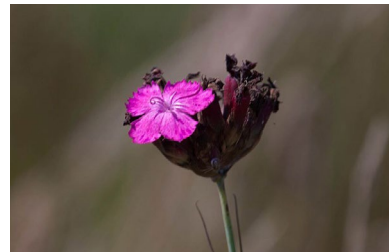

PLANT LIST

BIODIVERSE BLANKET BEES & BUTTERFLIES

	NAME	BLOOM TIME	FLOWER COLOUR	HEIGHT
1	Allium schoenoprasum	May - June	purple	35 cm
2	Anthyllis vulneraria	May - November	yellow	40 cm
3	Armeria maritima	May - November	pink	30 cm
4	Campanula rotundifolia	May - November	purple	40 cm
5	Dianthus armeria	July - August	pink	35 cm
6	Dianthus carthusianorum	June - August	pink	35 cm
7	Dianthus deltoides	June - November	pink	30 cm
8	Erigeron acris	June - August	lilac	35 cm
9	Erodium cicutarium	April - October	pink	30 cm
10	Galium verum	June - November	yellow	65 cm
11	Jasione montana	June - August	blue	25 cm
12	Lotus corniculatus var. Corniculatus	May - November	yellow	20 cm
13	Origanum vulgare	July - September	purple	45 cm
14	Papaver dubium	May - August	red	40 cm
15	Pilosella officinarum	May - June	yellow	15 cm
16	Plantago media	May - June	white/pink	35 cm
17	Potentilla argentea	June - July	yellow	20 cm
18	Potentilla verna	March - June	yellow	10 cm
19	Rumex acetosella	May - November	red	35 cm
20	Sedum acre	May - July	yellow	10 cm
21	Silene vulgaris	May - September	cream	45 cm
22	Thymus pulegioides	June - November	purple	15 cm
23	Trifolium arvense	June - November	pink	15 cm
24	Veronica officinalis	May - August	lilac	30 cm

PLANT LIST

BIODIVERSE BLANKET BEES & BUTTERFLIES

ALLIUM SCHOENOPRASUM

ANTHYLLIS VULNERARIA

ARMERIA MARITIMA

CAMPANULA ROTUNDIFOLIA

DIANTHUS ARMERIA

DIANTHUS CARTHUSIANORUM