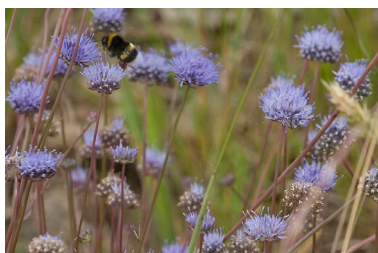

PLANT LIST

BIODIVERSE BLANKET BEES & BUTTERFLIES

	NAME	BLOOM TIME	FLOWER COLOUR	HEIGHT
1	Allium schoenoprasum	May - June	purple	35 cm
2	Anthyllis vulneraria	May - November	yellow	40 cm
3	Armeria maritima	May - November	pink	30 cm
4	Campanula rotundifolia	May - November	purple	40 cm
5	Dianthus armeria	July - August	pink	35 cm
6	Dianthus carthusianorum	June - August	pink	35 cm
7	Dianthus deltoides	June - November	pink	30 cm
8	Erigeron acris	June - August	lilac	35 cm
9	Erodium cicutarium	April - October	pink	30 cm
10	Galium verum	June - November	yellow	65 cm
11	Jasione montana	June - August	blue	25 cm
12	Lotus corniculatus var. Corniculatus	May - November	yellow	20 cm
13	Origanum vulgare	July - September	purple	45 cm
14	Papaver dubium	May - August	red	40 cm
15	Pilosella officinarum	May - June	yellow	15 cm
16	Plantago media	May - June	white/pink	35 cm
17	Potentilla argentea	June - July	yellow	20 cm
18	Potentilla verna	March - June	yellow	10 cm
19	Rumex acetosella	May - November	red	35 cm
20	Sedum acre	May - July	yellow	10 cm
21	Silene vulgaris	May - September	cream	45 cm
22	Thymus pulegioides	June - November	purple	15 cm
23	Trifolium arvense	June - November	pink	15 cm
24	Veronica officinalis	May - August	lilac	30 cm

DIANTHUS DELTOIDES

ERIGERON ACRIS

ERODIUM CICUTARIUM

GALIUM VERUM

JASIONE MONTANA

LOTUS CORNICULATUS VAR. CORNICULATUS

PLANT LIST

BIODIVERSE BLANKET BEES & BUTTERFLIES