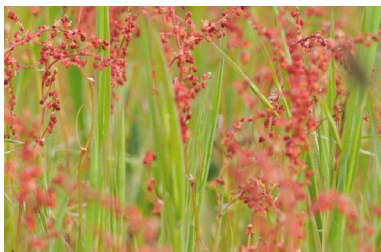

RUMEX ACETOSELLA