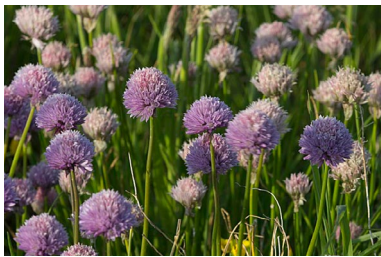

PLANT LIST

BIODIVERSE BLANKET BEES & BUTTERFLIES

ALLIUM SCHOENOPRASUM