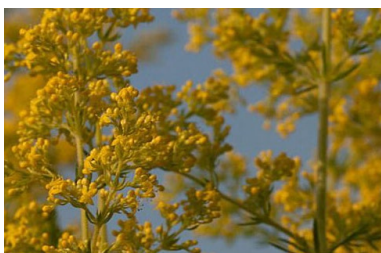

PLANT LIST

BIODIVERSE BLANKET BEES & BUTTERFLIES

	NAME	BLOOM TIME	FLOWER COLOUR	HEIGHT
1	Allium schoenoprasum	May - June	purple	35 cm
2	Anthyllis vulneraria	May - November	yellow	40 cm
3	Armeria maritima	May - November	pink	30 cm
4	Campanula rotundifolia	May - November	purple	40 cm
5	Dianthus armeria	July - August	pink	35 cm
6	Dianthus carthusianorum	June - August	pink	35 cm
7	Dianthus deltoides	June - November	pink	30 cm
8	Erigeron acris	June - August	lilac	35 cm
9	Erodium cicutarium	April - October	pink	30 cm
10	Galium verum	June - November	yellow	65 cm
11	Jasione montana	June - August	blue	25 cm
12	Lotus corniculatus var. Corniculatus	May - November	yellow	20 cm
13	Origanum vulgare	July - September	purple	45 cm
14	Papaver dubium	May - August	red	40 cm
15	Pilosella officinarum	May - June	yellow	15 cm
16	Plantago media	May - June	white/pink	35 cm
17	Potentilla argentea	June - July	yellow	20 cm
18	Potentilla verna	March - June	yellow	10 cm
19	Rumex acetosella	May - November	red	35 cm
20	Sedum acre	May - July	yellow	10 cm
21	Silene vulgaris	May - September	cream	45 cm
22	Thymus pulegioides	June - November	purple	15 cm
23	Trifolium arvense	June - November	pink	15 cm
24	Veronica officinalis	May - August	lilac	30 cm

DIANTHUS DELTOIDES

ERIGERON ACRIS

ERODIUM CICUTARIUM

GALIUM VERUM

JASIONE MONTANA

LOTUS CORNICULATUS VAR. CORNICULATUS

PLANT LIST

BIODIVERSE BLANKET BEES & BUTTERFLIES