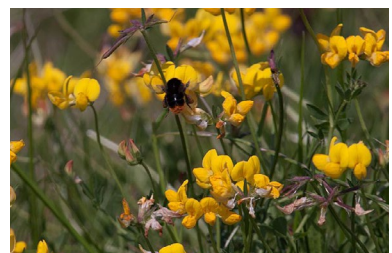

PLANT LIST

BIODIVERSE BLANKET BEES & BUTTERFLIES

	NAME	BLOOM TIME	FLOWER COLOUR	HEIGHT
1	Allium schoenoprasum	May - June	purple	35 cm
2	Anthyllis vulneraria	May - November	yellow	40 cm
3	Armeria maritima	May - November	pink	30 cm
4	Campanula rotundifolia	May - November	purple	40 cm
5	Dianthus armeria	July - August	pink	35 cm
6	Dianthus carthusianorum	June - August	pink	35 cm
7	Dianthus deltoides	June - November	pink	30 cm
8	Erigeron acris	June - August	lilac	35 cm
9	Erodium cicutarium	April - October	pink	30 cm
10	Galium verum	June - November	yellow	65 cm
11	Jasione montana	June - August	blue	25 cm
12	Lotus corniculatus var. Corniculatus	May - November	yellow	20 cm
13	Origanum vulgare	July - September	purple	45 cm
14	Papaver dubium	May - August	red	40 cm
15	Pilosella officinarum	May - June	yellow	15 cm
16	Plantago media	May - June	white/pink	35 cm
17	Potentilla argentea	June - July	yellow	20 cm
18	Potentilla verna	March - June	yellow	10 cm
19	Rumex acetosella	May - November	red	35 cm
20	Sedum acre	May - July	yellow	10 cm
21	Silene vulgaris	May - September	cream	45 cm
22	Thymus pulegioides	June - November	purple	15 cm
23	Trifolium arvense	June - November	pink	15 cm
24	Veronica officinalis	May - August	lilac	30 cm

DIANTHUS DELTOIDES

ERIGERON ACRIS

ERODIUM CICUTARIUM

GALIUM VERUM

JASIONE MONTANA

LOTUS CORNICULATUS VAR. CORNICULATUS

PLANT LIST

BIODIVERSE BLANKET BEES & BUTTERFLIES