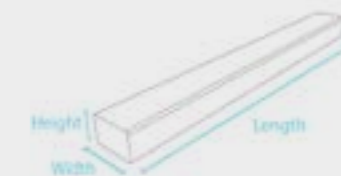

15.5 x 21.0 cm						
Colour	Length (cm)	Weight (approx. kg)	Order No	Qty/Pal	Weight/Pal (approx. kg)	Dimensions/Pal (cm)
■ Grey	225.0	68.1	RGM 1521 225	20	1414	240 x 80 x 115
■ Brown	225.0	68.1	RBM 1521 225	20	1414	240 x 80 x 115

15.5 x 21.0 cm, with rounded longitudinal edges						
Colour	Length (cm)	Weight (approx. kg)	Order No	Qty/Pal	Weight/Pal (approx. kg)	Dimensions/Pal (cm)
■ Grey	225.0	65.0	RGA 1521 225	20	1350	240 x 80 x 115
■ Brown	225.0	65.0	RBA 1521 225	20	1350	240 x 80 x 115

» Continued on next page

16.0 x 24.0 cm						
Colour	Length (cm)	Weight (approx. kg)	Order No	Qty/Pal	Weight/Pal (approx. kg)	Dimensions/Pal (cm)
■ Grey	100.0	35.7	RG 1624 100	28	1025	120 x 100 x 115
■ Grey	120.0	42.9	RG 1624 120	20	883	120 x 80 x 115
■ Grey	150.0	53.6	RG 1624 150	20	1097	150 x 80 x 115
■ Grey	200.0	71.0	RG 1624 200	20	1445	200 x 80 x 115
■ Grey	220.0	78.0	RG 1624 220	20	1610	240 x 80 x 115
■ Grey	250.0	89.0	RG 1624 250	20	1830	250 x 80 x 115
■ Grey	280.0	100.0	RG 1624 280	20	2050	280 x 80 x 115
■ Brown	100.0	35.7	RB 1624 100	28	1025	120 x 100 x 115
■ Brown	120.0	42.9	RB 1624 120	20	883	120 x 80 x 115
■ Brown	150.0	53.6	RB 1624 150	20	1097	150 x 80 x 115
■ Brown	200.0	71.0	RB 1624 200	20	1445	200 x 80 x 115
■ Brown	220.0	78.0	RB 1624 220	20	1610	240 x 80 x 115
■ Brown	250.0	89.0	RB 1624 250	20	1830	250 x 80 x 115
■ Brown	280.0	100.0	RB 1624 280	20	2050	280 x 80 x 115

Packaging units are intended for information only. There are no order requirements. Products exceeding 200 cm in length, are packed on double pallets.

FURTHER DOCUMENTS PLEASE SEE WWW.HANIT.DE

- » Installation Recommendation
- » General Material Remarks
- » Tender Specifications
- » General Processing Guidelines