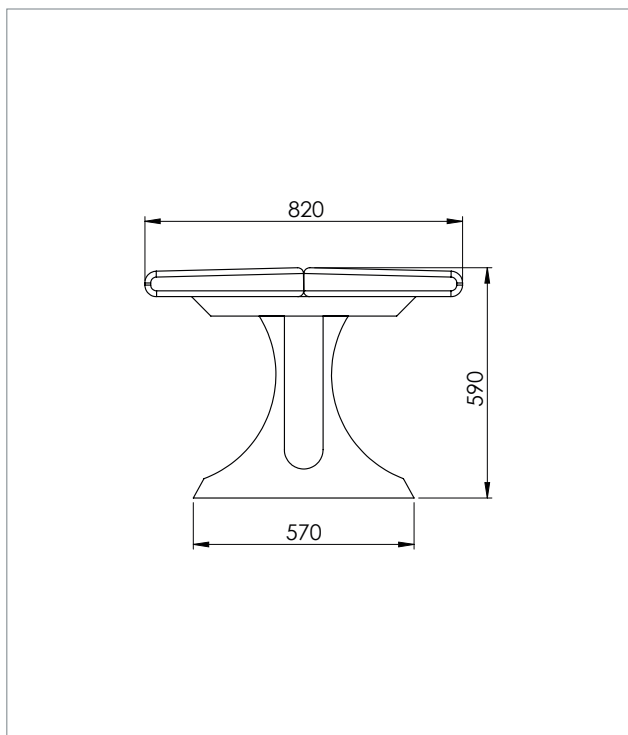

hanit® MIRA CHILDREN'S TABLE

The long-lasting little one

This cute, fun and child-friendly table does a great job in almost any situation. At only 45 cm high, it has a very low centre of gravity and appears to be even more stable than its grown up counterpart. Strong, durable and sturdy, this is a great addition to the Mira family.

Material:

hanit® Recycled Plastic

Surface:

Structured, grained

Dimensions (W x D x H):

approx. 200 x 82 x 59 cm

Table height:

59 cm

Resistant to vandalism

Optional:

Ground anchor type 1

 Brown

TECHNICAL DRAWING

TECHNICAL DATA

Width: 200 cm			
Colour	Dimensions W x D x H (approx. cm)	Weight (approx. kg)	Order No
■ Brown	200 x 82 x 59	131.0	TKS 40 200