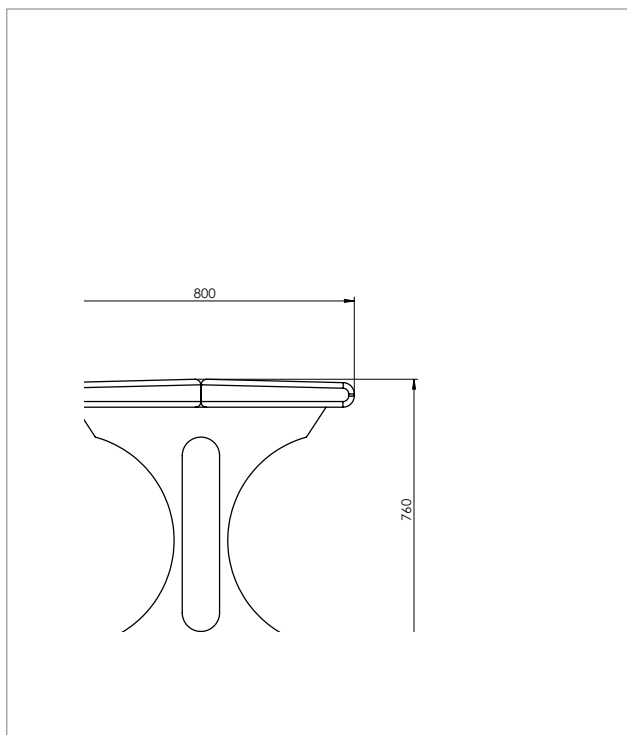

hanit® MIRA TABLE

Stylish and sturdy

Two 200 cm x 40 cm hanit® boards create the Mira's generously-sized table-top. This simplifies assembly but it also creates a large space for eating, drinking and having fun. Fully assembled, the Mira weighs more than 170 kg – solid, substantial and very impressive.

Material:

hanit® Recycled Plastic

Surface:

Structured, grained

Dimensions (W x D x H):

approx. 200 x 80 x 76 cm

Table height:

76 cm

 Brown

TECHNICAL DRAWING

TECHNICAL DATA

Width: 200 cm			
Colour	Dimensions W x D x H (approx. cm)	Weight (approx. kg)	Order No
■ Brown	200 x 80 x 76	171.0	TSH 40 200

Benches and tables are delivered as a kit. Assembly instruction and materials are included.