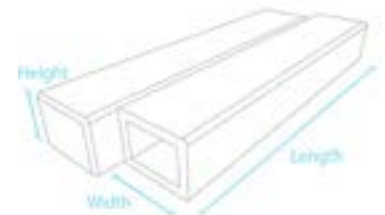

hanit® RECTANGULAR PALISADE

Hollow profile

Whether for public or private sector construction projects, new builds or refurbishment and modernisation, hanit® palisades should be your first choice. Approximately 65% lighter than comparable concrete products, our palisades are cheaper to transport and can be installed without heavy equipment – especially useful on hard to access terrain.

Material:

hanit® Recycled Plastic

Surface:

Structured, grained

Version:

Various cross-sections and lengths
Bevelled palisade head

Advantages:

- Lighter than concrete
- More durable than wood
- Splinter-free
- No harmful impregnation agents used
- Flexible use
- Easy installation

12.0 x 16.0 cm						
Colour	Length (cm)	Weight (approx. kg)	Order No	Qty/Pal	Weight/Pal (approx. kg)	Dimensions/Pal (cm)
■ Grey	40.0	4.4	RGH 120 040	100	465	120 x 80 x 100
■ Grey	60.0	6.6	RGH 120 060	60	421	120 x 80 x 85
■ Grey	80.0	8.7	RGH 120 080	50	460	120 x 80 x 95
■ Grey	100.0	10.8	RGH 120 100	50	565	120 x 100 x 95
■ Brown	40.0	4.4	RBH 120 040	100	465	120 x 80 x 100
■ Brown	60.0	6.6	RBH 120 060	60	421	120 x 80 x 85
■ Brown	80.0	8.7	RBH 120 080	50	460	120 x 80 x 95
■ Brown	100.0	10.8	RBH 120 100	50	565	120 x 100 x 95
■ Black	40.0	4.4	RSH 120 040	100	465	120 x 80 x 100
■ Black	60.0	6.6	RSH 120 060	60	421	120 x 80 x 85
■ Black	80.0	8.7	RSH 120 080	50	460	120 x 80 x 95
■ Black	100.0	10.8	RSH 120 100	50	565	120 x 100 x 95